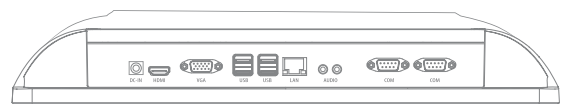

BOXPOS[®] EXTREME

Windows POS System

- Ultra Slim Bezel
- 15.inch HD Display
- True-Flat Front Bezel
- Projected Capacitive Touch screen

Optional Accessories

- 10.1" Second Display-
with / without Touch screen
- Combo card Reader -
MSR, FP, RFID + NFC, ibutton